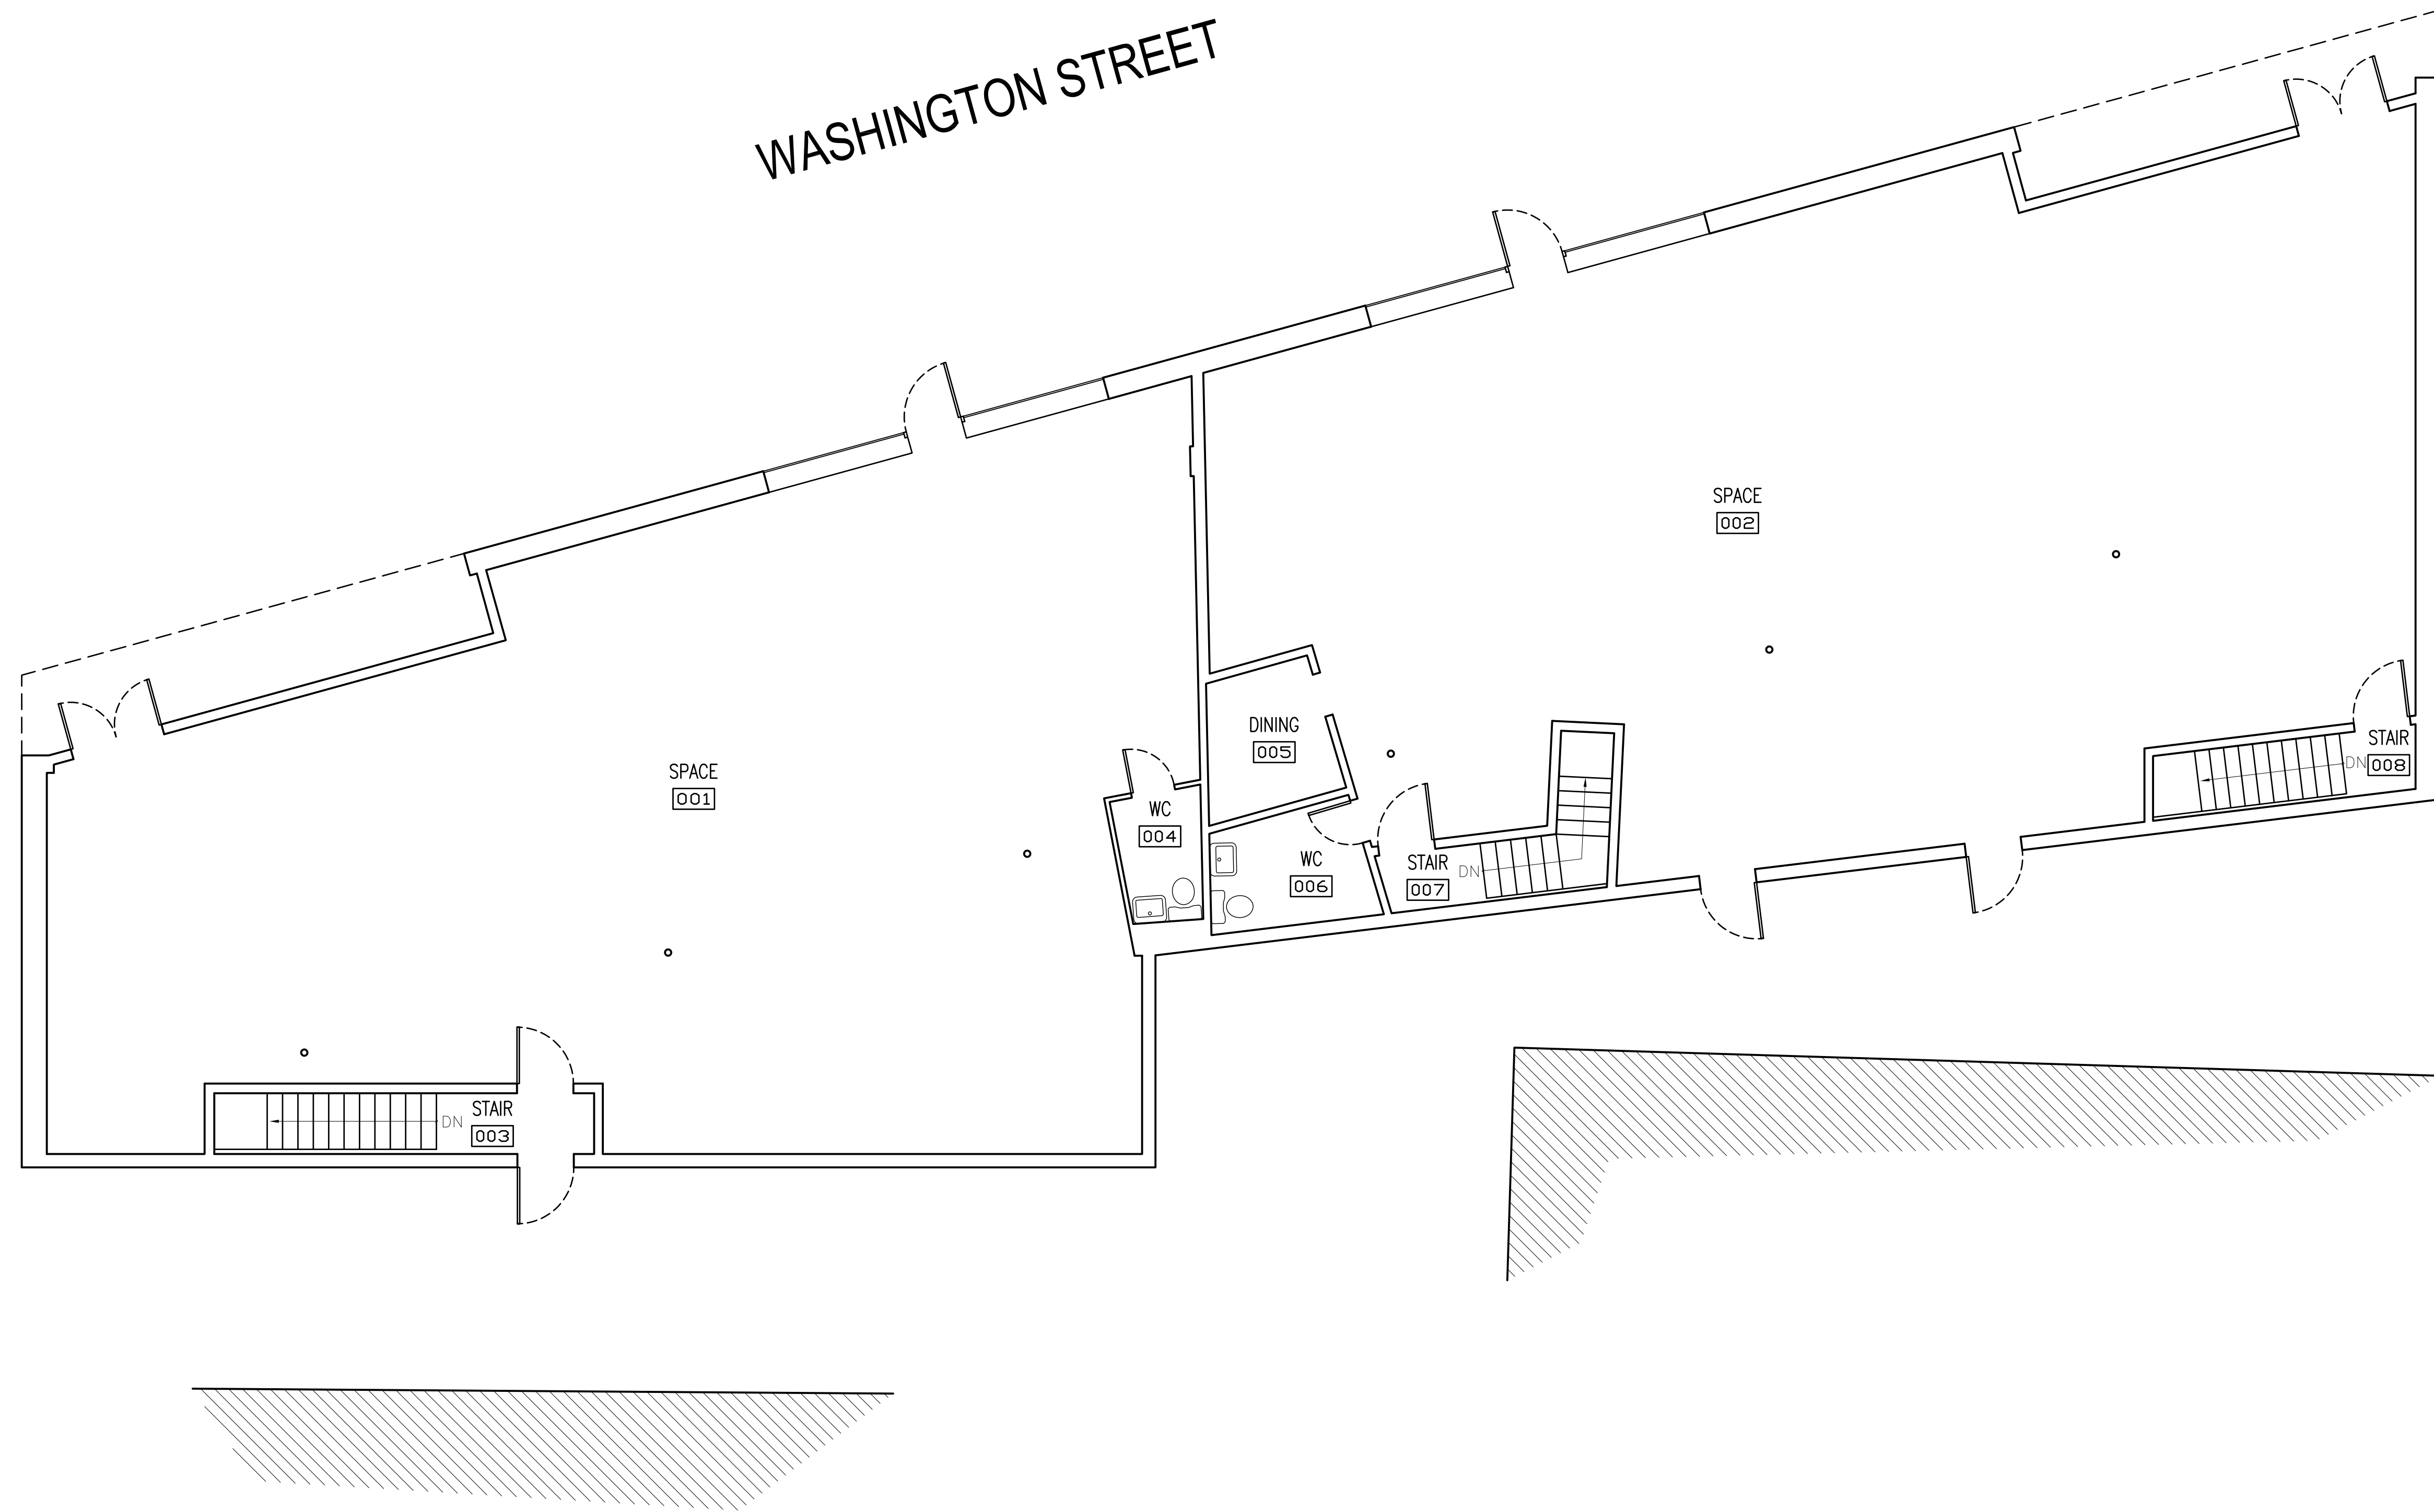

ROSE STREET

WASHINGTON STREET

PARKDALE STREET

GROUND FLOOR PLAN

AS BUILT AT  
352 WASHINGTON STREET  
SOMERVILLE, MA 02143