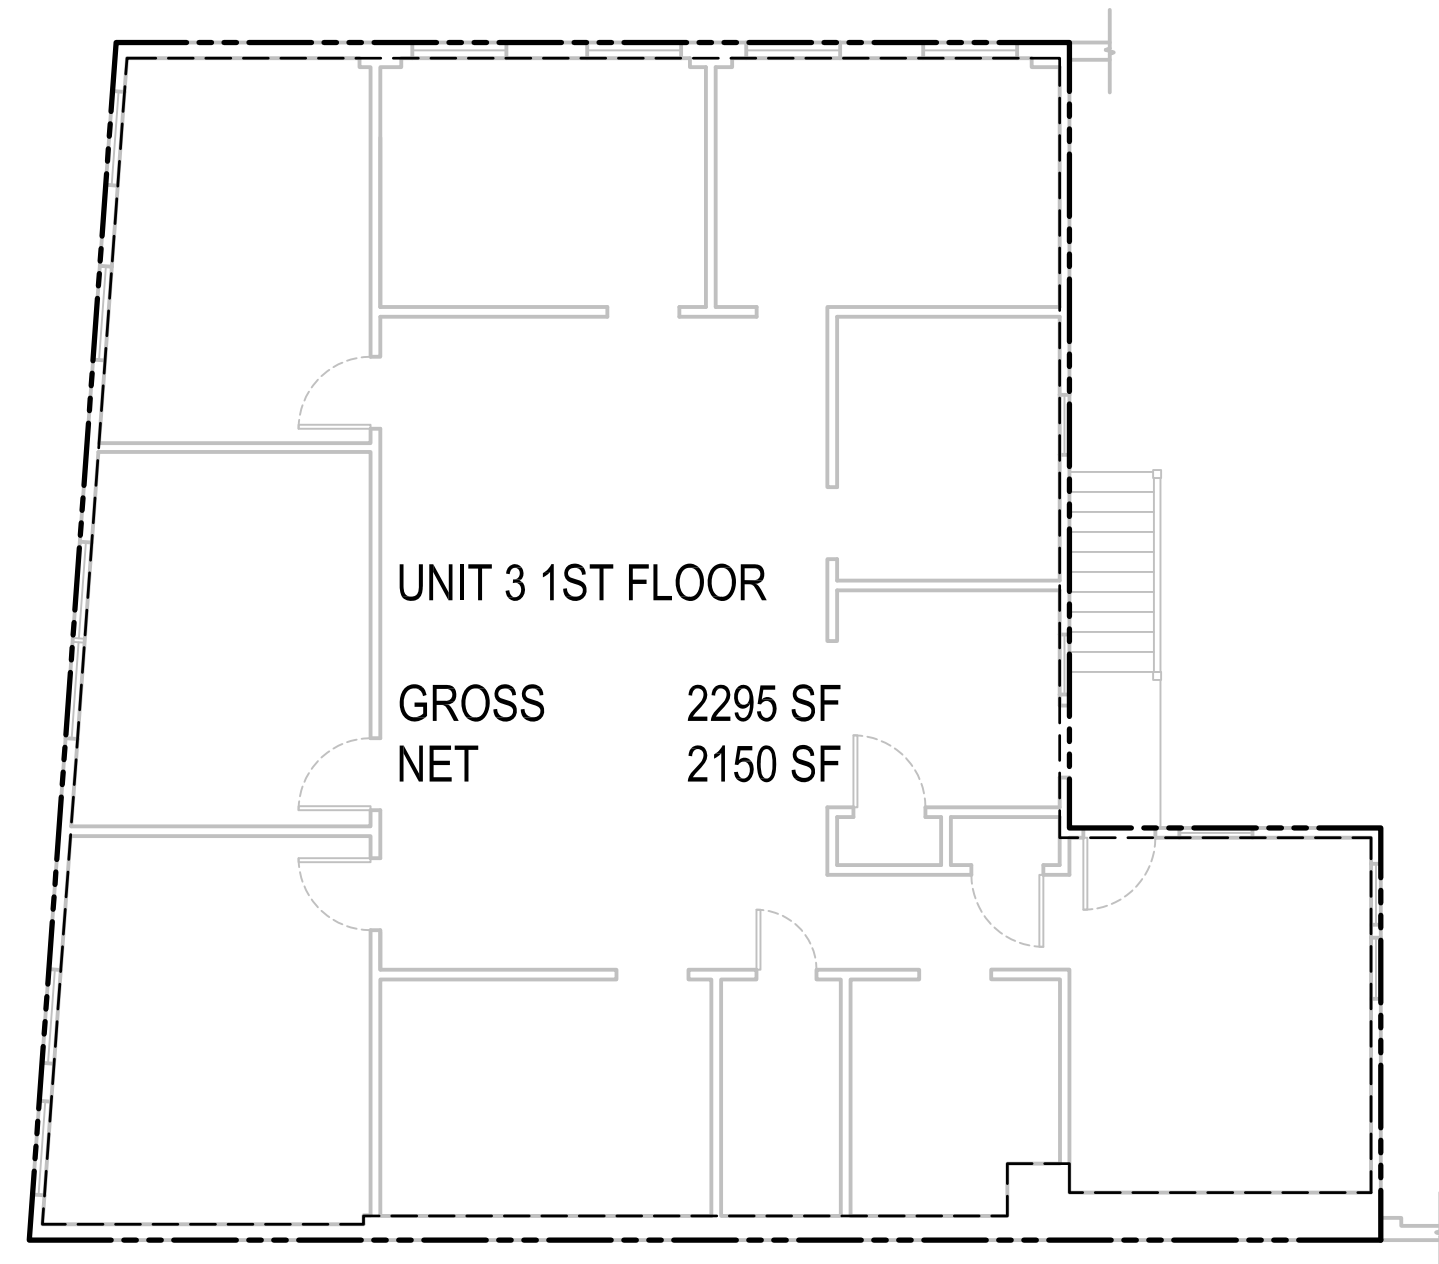

UNIT 3 BASEMENT  
 GROSS 293 SF  
 NET 228 SF

UNIT 3 1ST FLOOR

GROSS 2295 SF  
 NET 2150 SF

UNIT 4 1ST FLOOR

GROSS 1455 SF  
 NET 1340 SF

UNIT 1 1ST FLOOR

GROSS 3550 SF  
 NET 3375 SF

UNIT 2 1ST FLOOR

GROSS 7057 SF  
 NET 6749 SF

UNIT 3 1ST FLOOR

GROSS 9284 SF  
 NET 8902 SF

1641, 1647, 1693 COLUMBUS AVENUE, BOSTON, MA 02119  
 AND  
 60 AMORY STREET, BOSTON, MA 02119