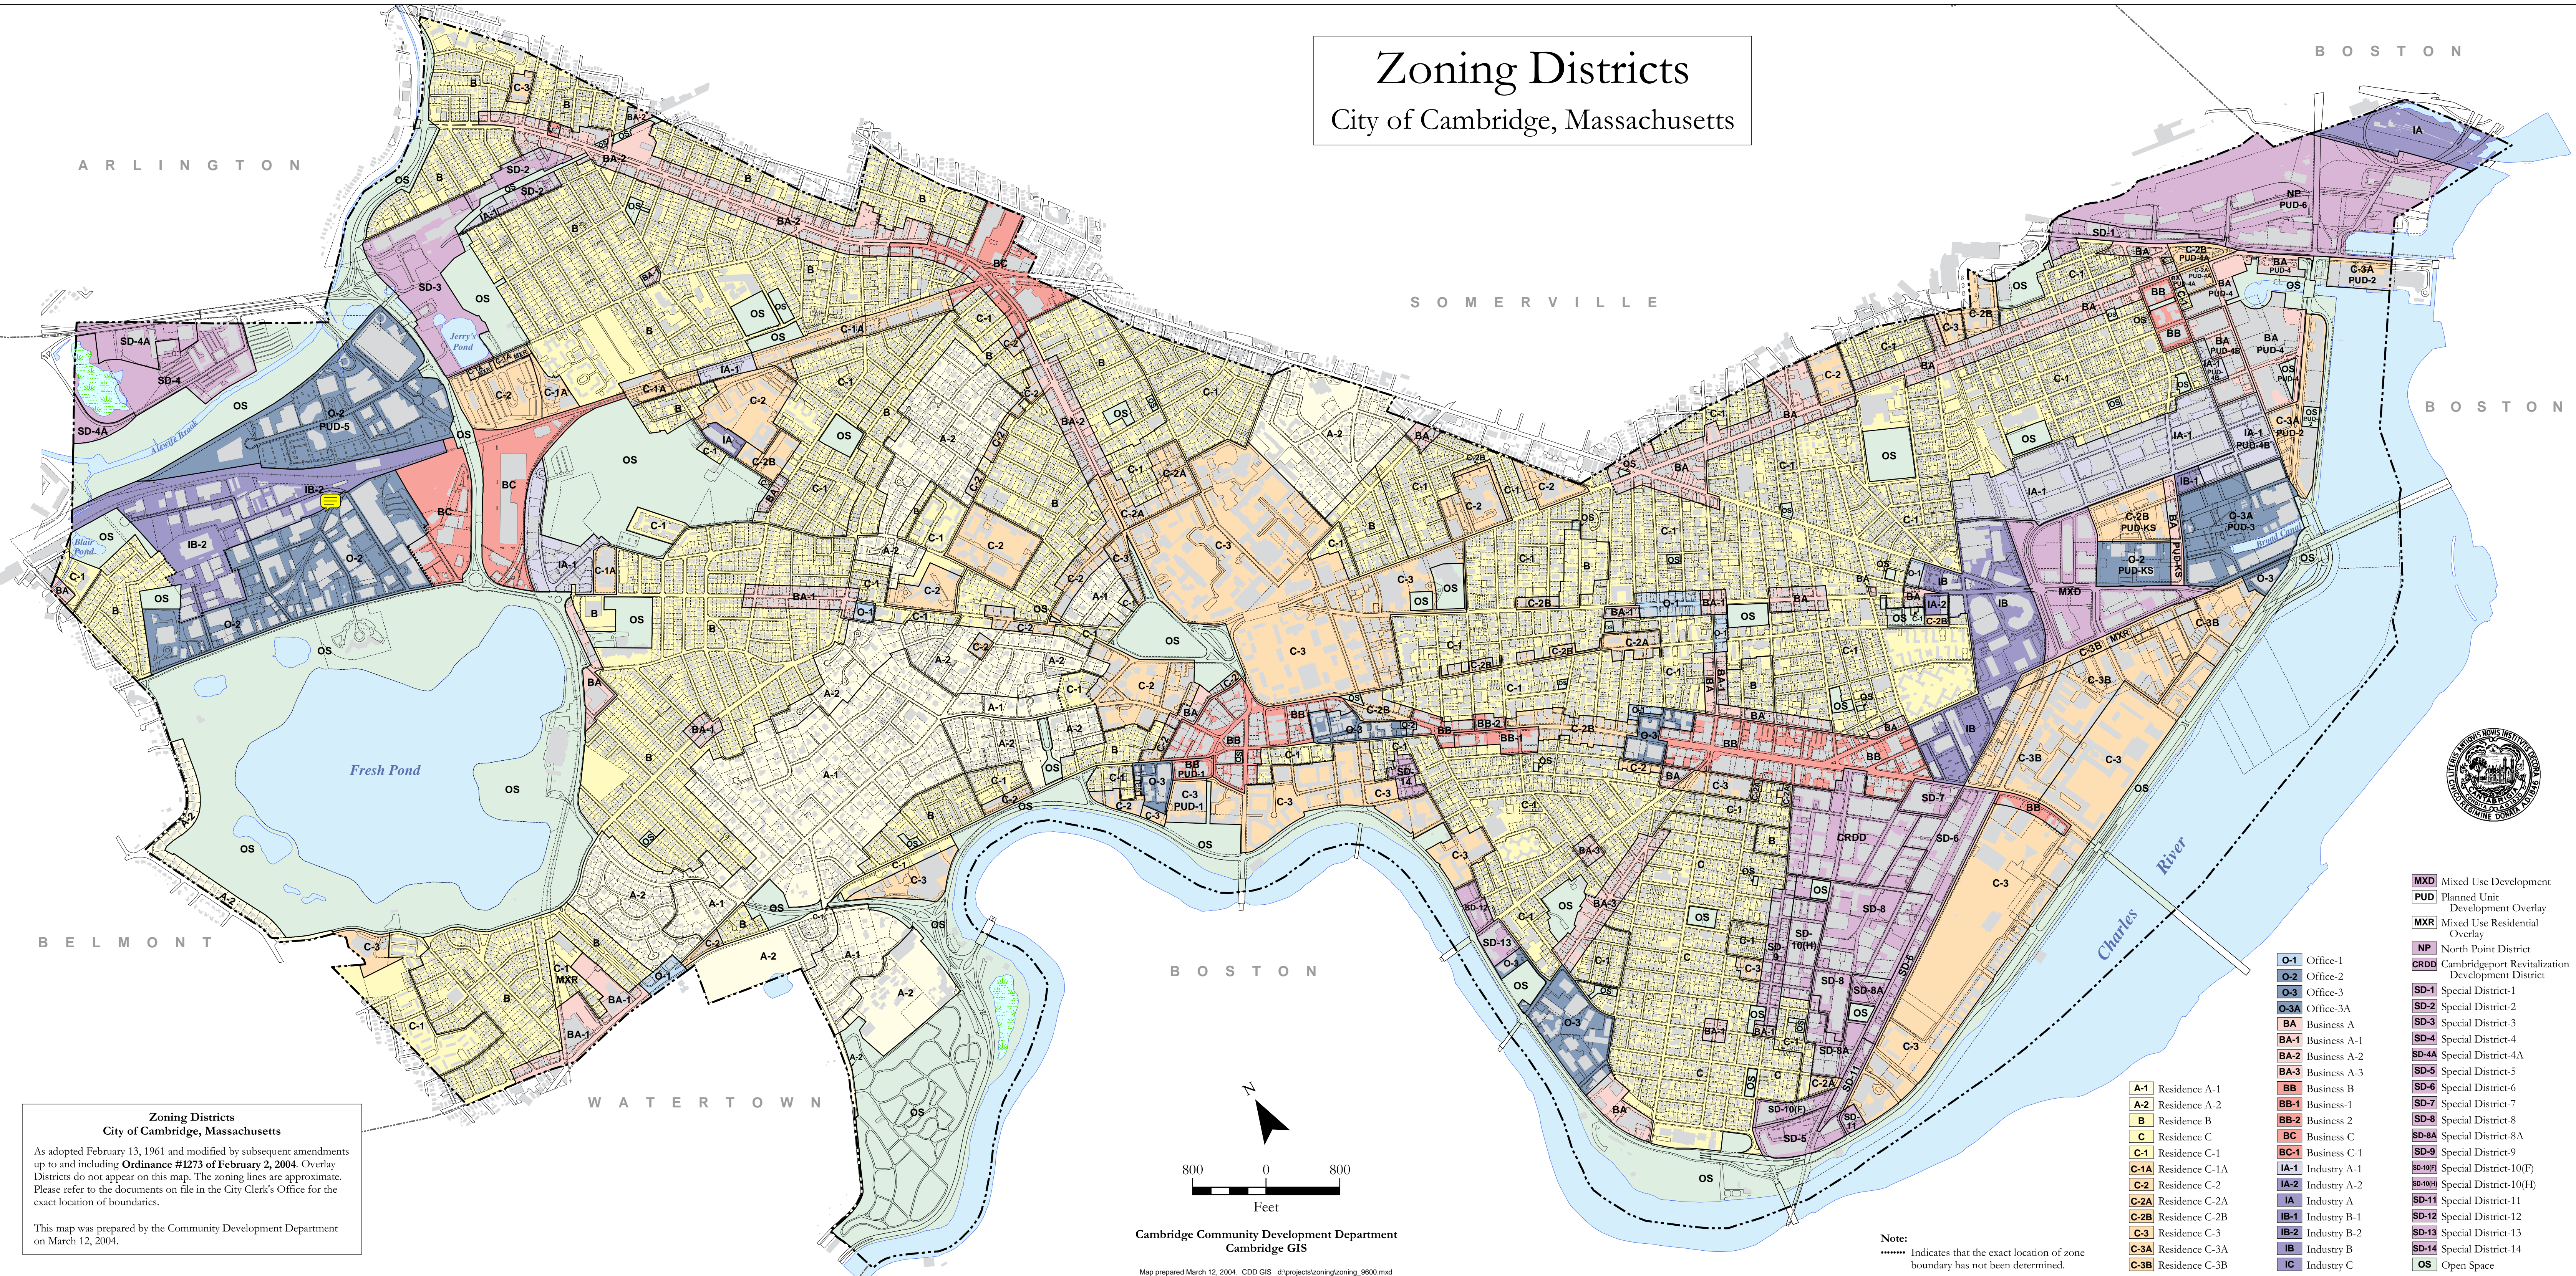

Zoning Districts

City of Cambridge, Massachusetts

Zoning Districts
City of Cambridge, Massachusetts

As adopted February 13, 1961 and modified by subsequent amendments up to and including Ordinance #1273 of February 2, 2004. Overlay Districts do not appear on this map. The zoning lines are approximate. Please refer to the documents on file in the City Clerk's Office for the exact location of boundaries.

This map was prepared by the Community Development Department on March 12, 2004.

Cambridge Community Development Department
Cambridge GIS

Note:
..... Indicates that the exact location of zone boundary has not been determined.

O-1 Office-1	MXD Mixed Use Development
O-2 Office-2	PUD Planned Unit Development Overlay
O-3 Office-3	MXR Mixed Use Residential Overlay
O-3A Office-3A	NP North Point District
BA Business A	CRDD Cambridgeport Revitalization Development District
BA-1 Business A-1	SD-1 Special District-1
BA-2 Business A-2	SD-2 Special District-2
BA-3 Business A-3	SD-3 Special District-3
BB Business B	SD-4 Special District-4
BB-1 Business-1	SD-4A Special District-4A
BB-2 Business-2	SD-5 Special District-5
BC Business C	SD-6 Special District-6
BC-1 Business C-1	SD-7 Special District-7
IA-1 Industry A-1	SD-8 Special District-8
IA-2 Industry A-2	SD-8A Special District-8A
IB-1 Industry B-1	SD-9 Special District-9
IB-2 Industry B-2	SD-10(F) Special District-10(F)
IC Industry C	SD-10(H) Special District-10(H)
A-1 Residence A-1	SD-11 Special District-11
A-2 Residence A-2	SD-12 Special District-12
B Residence B	SD-13 Special District-13
C Residence C	SD-14 Special District-14
C-1 Residence C-1	OS Open Space
C-1A Residence C-1A	
C-2 Residence C-2	
C-2A Residence C-2A	
C-2B Residence C-2B	
C-3 Residence C-3	
C-3A Residence C-3A	
C-3B Residence C-3B