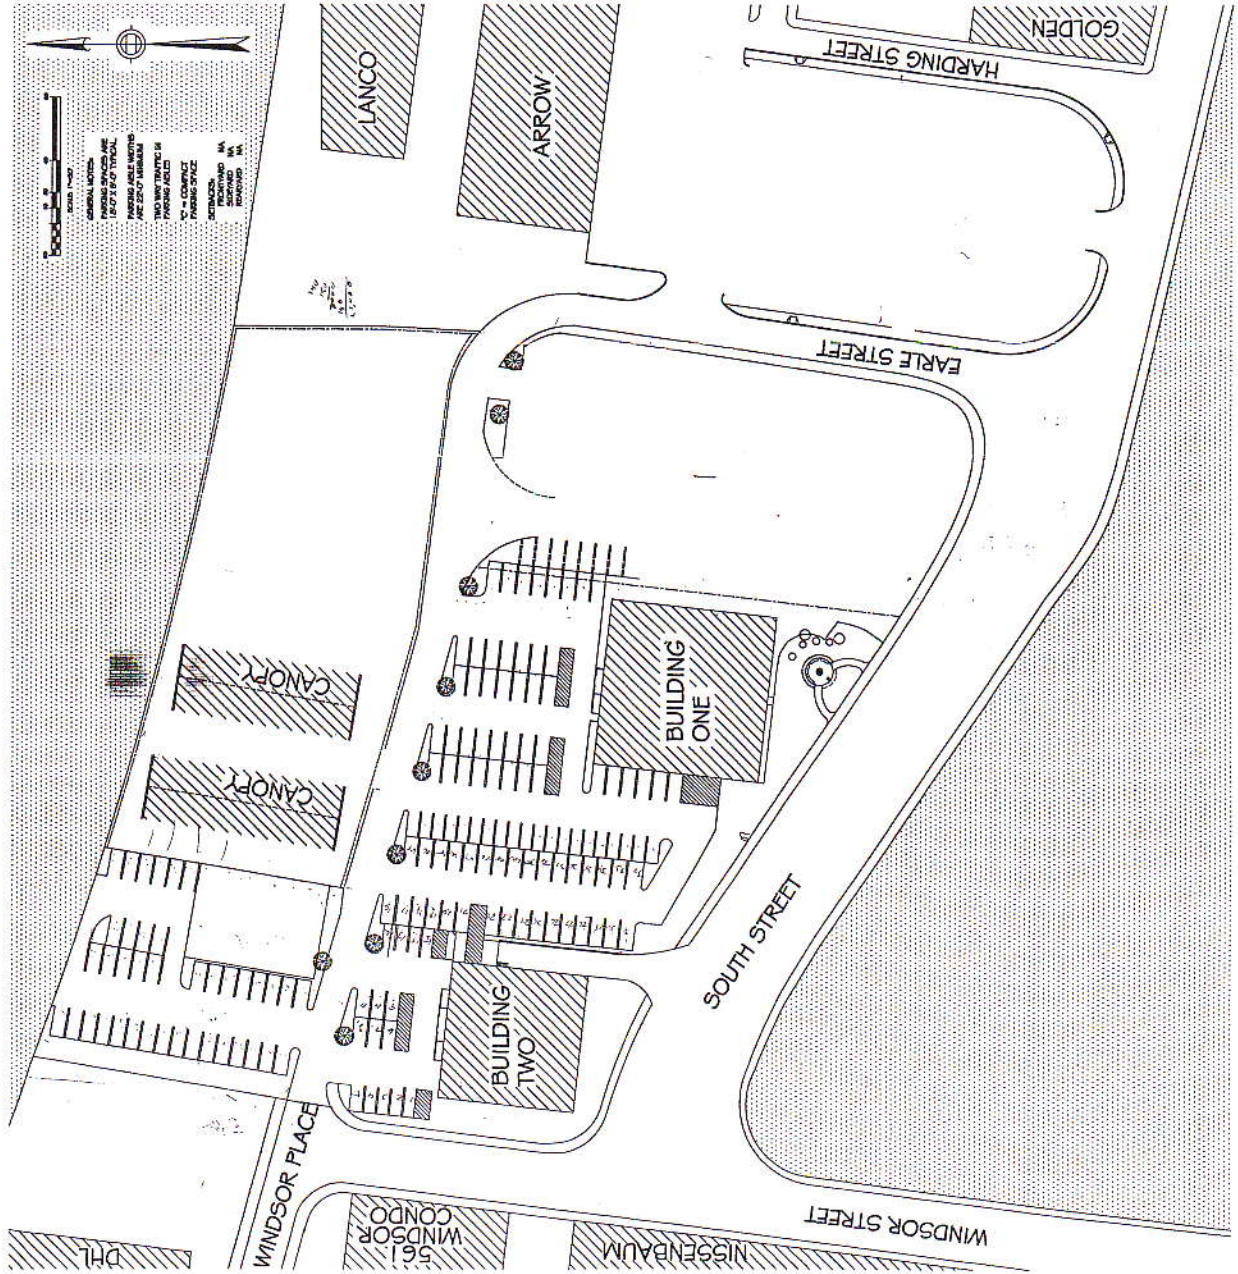

BOYNTON YARDS TECHNOLOGY PARK

DRAWING PREPARED BY: VAUGHN & ASSOCIATES ARCHITECTURE, SOMERVILLE

OWNER: BOYNTON YARDS ASSOCIATES 38 UNION SQUARE, SOMERVILLE

EXISTING CONDITIONS - 30 OCTOBER 2000