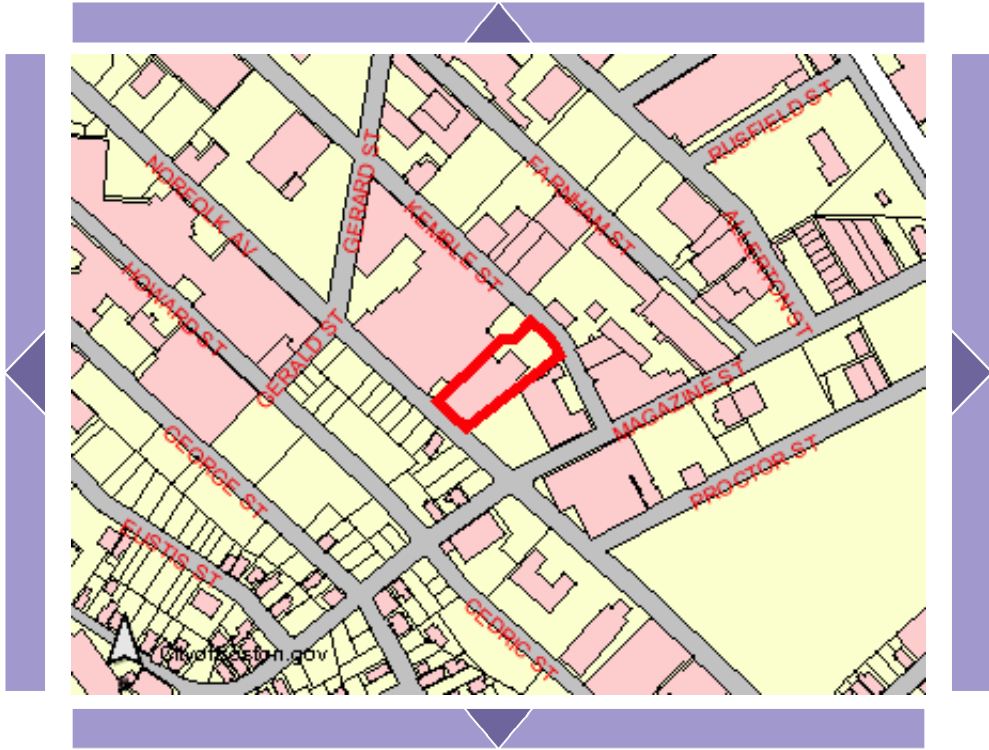

Enter the parcel in the input field below. Or click the map.
Current parcel is: 0800940000
Address is: 112, NORFOLK AV
Owner is: JRZ LLC

ZOOM + ZOOM -

0800940000

FIND