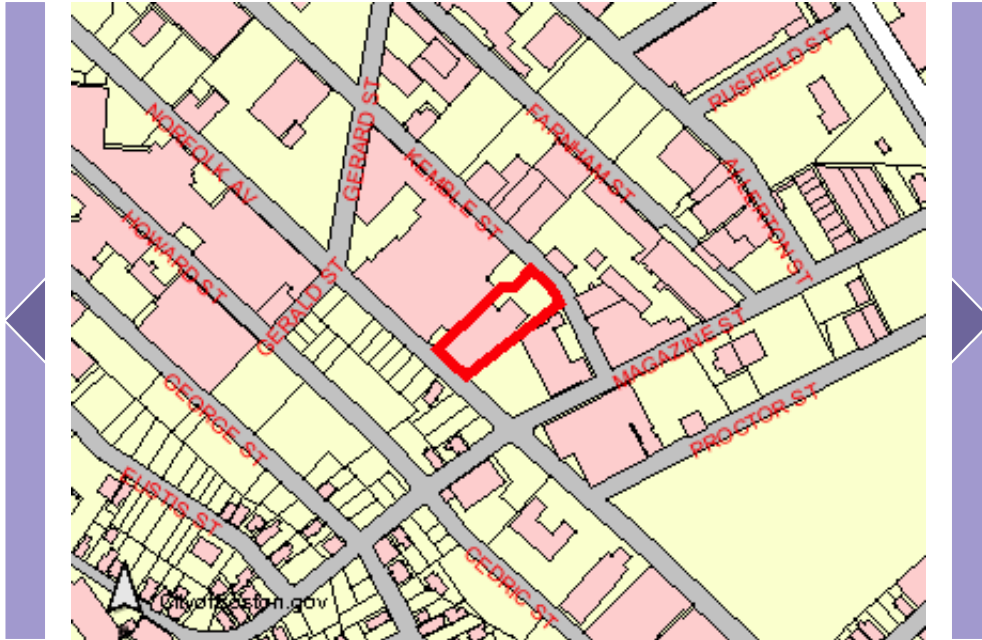

Enter the parcel in the input field below. Or click the map.  
Current parcel is: 0800940000  
Address is: 112, NORFOLK AV  
Owner is: JRZ LLC

ZOOM +

ZOOM -

0800940000

FIND