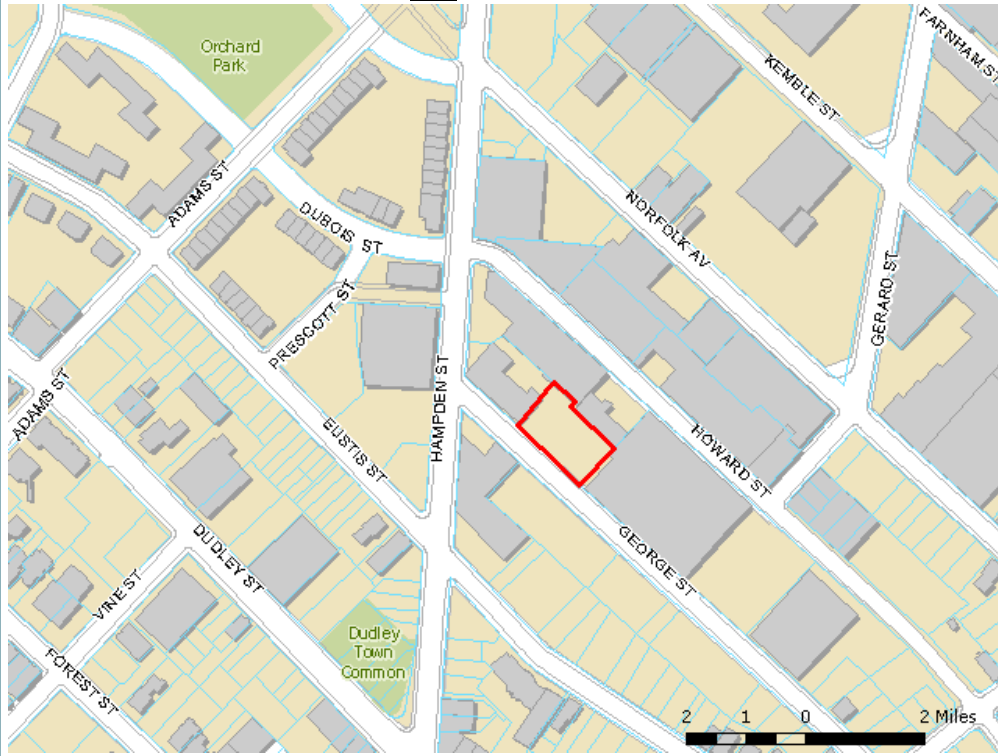

Aerial Photo

New Property Search

v0.9.0 [beta 1] Send Feedback Pri **Address GEORGE ST** 07 The City of Boston

**Parcel ID** 0800790000  
**Owner** GIUGLIANO SALVATORE TS  
**Property Type** 0440  
**Land Use** Commercial Land

**Structure**  
**Lot Size** 9908 sq ft  
**Living Area**  
**Style**  
**Stories**  
**Bedrooms**

**Valuation**  
**Land** \$82,600.00  
**Building** \$0.00  
**Total** \$82,600.00  
**Tax** \$1,119.64  
**Residential Exemption** No